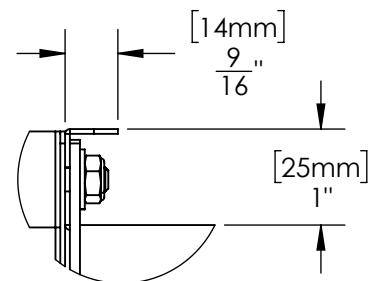

CAGE DOUBLE

L	H	L INT	H INT
48" - 1220mm	24" - 610mm	45 ⁷ / ₈ " - 1165mm	21 ⁷ / ₈ " - 556mm
48" - 1220mm	30" - 762mm	45 ⁷ / ₈ " - 1165mm	27 ⁷ / ₈ " - 708mm
60" - 1524mm	36" - 915mm	57 ⁷ / ₈ " - 1470mm	33 ⁷ / ₈ " - 860mm